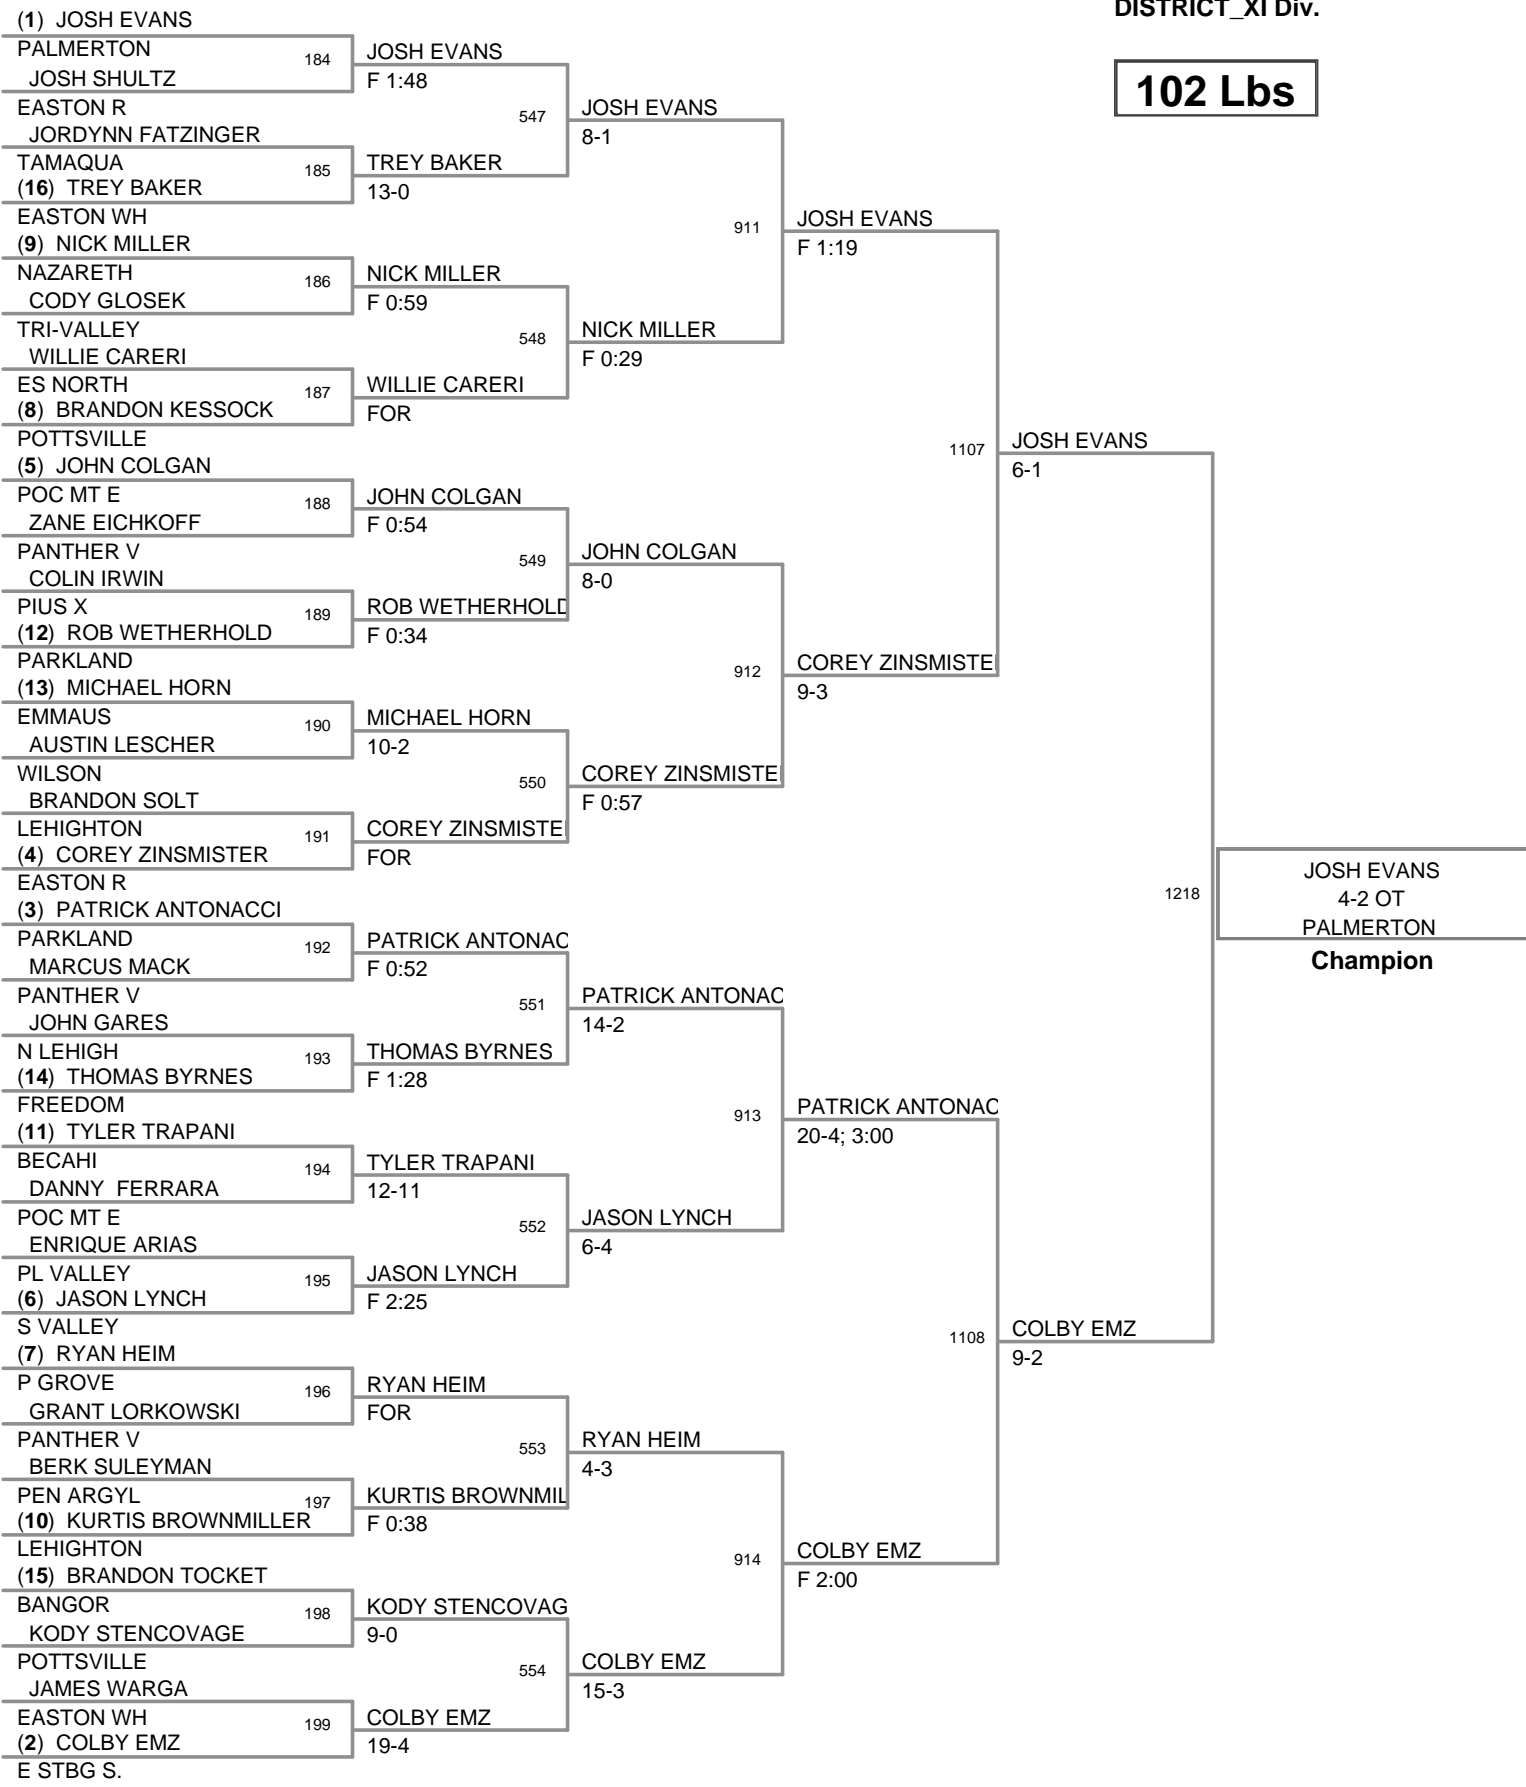

92 Lbs

97 Lbs

102 Lbs

107 Lbs

112 Lbs

117 Lbs

124 Lbs

132 Lbs

(2) JESSE SNYDER
PALISADES

140 Lbs

147 Lbs

157 Lbs

167 Lbs

187 Lbs

252 Lbs