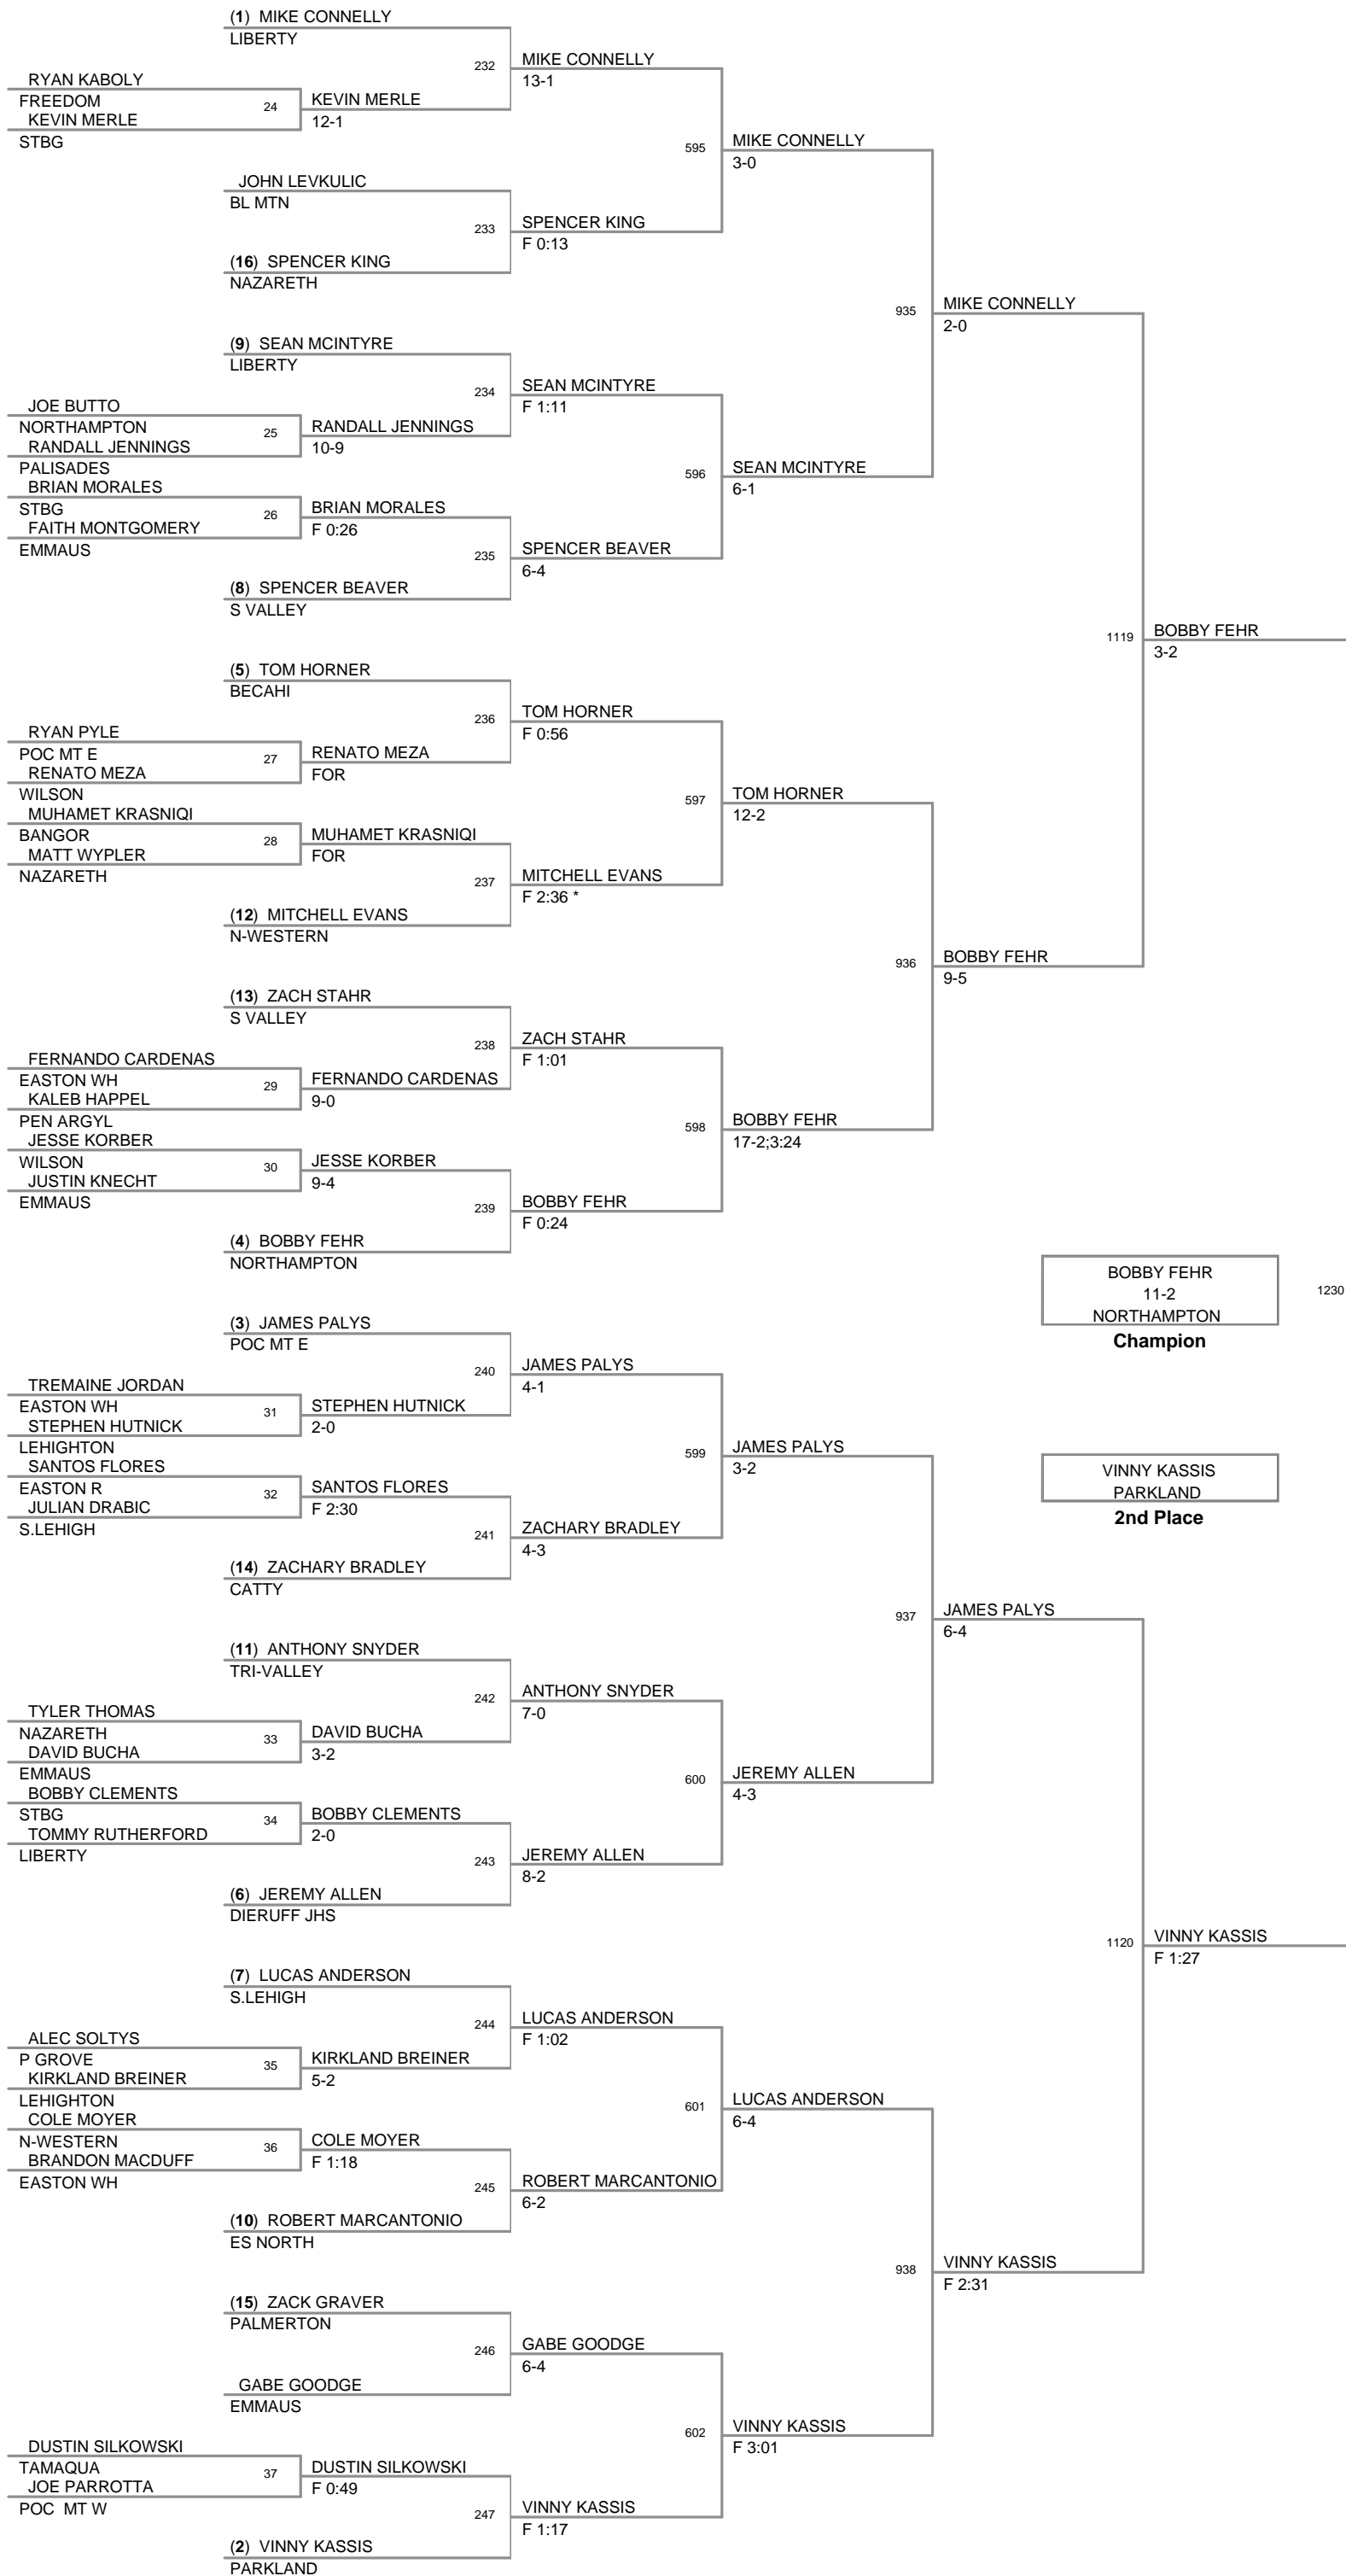

92 Lbs

97 Lbs

102 Lbs

107 Lbs

112 Lbs

117 Lbs

124 Lbs

132 Lbs

(2) JESSE SNYDER
PALISADES

140 Lbs

147 Lbs

157 Lbs

167 Lbs

187 Lbs

252 Lbs