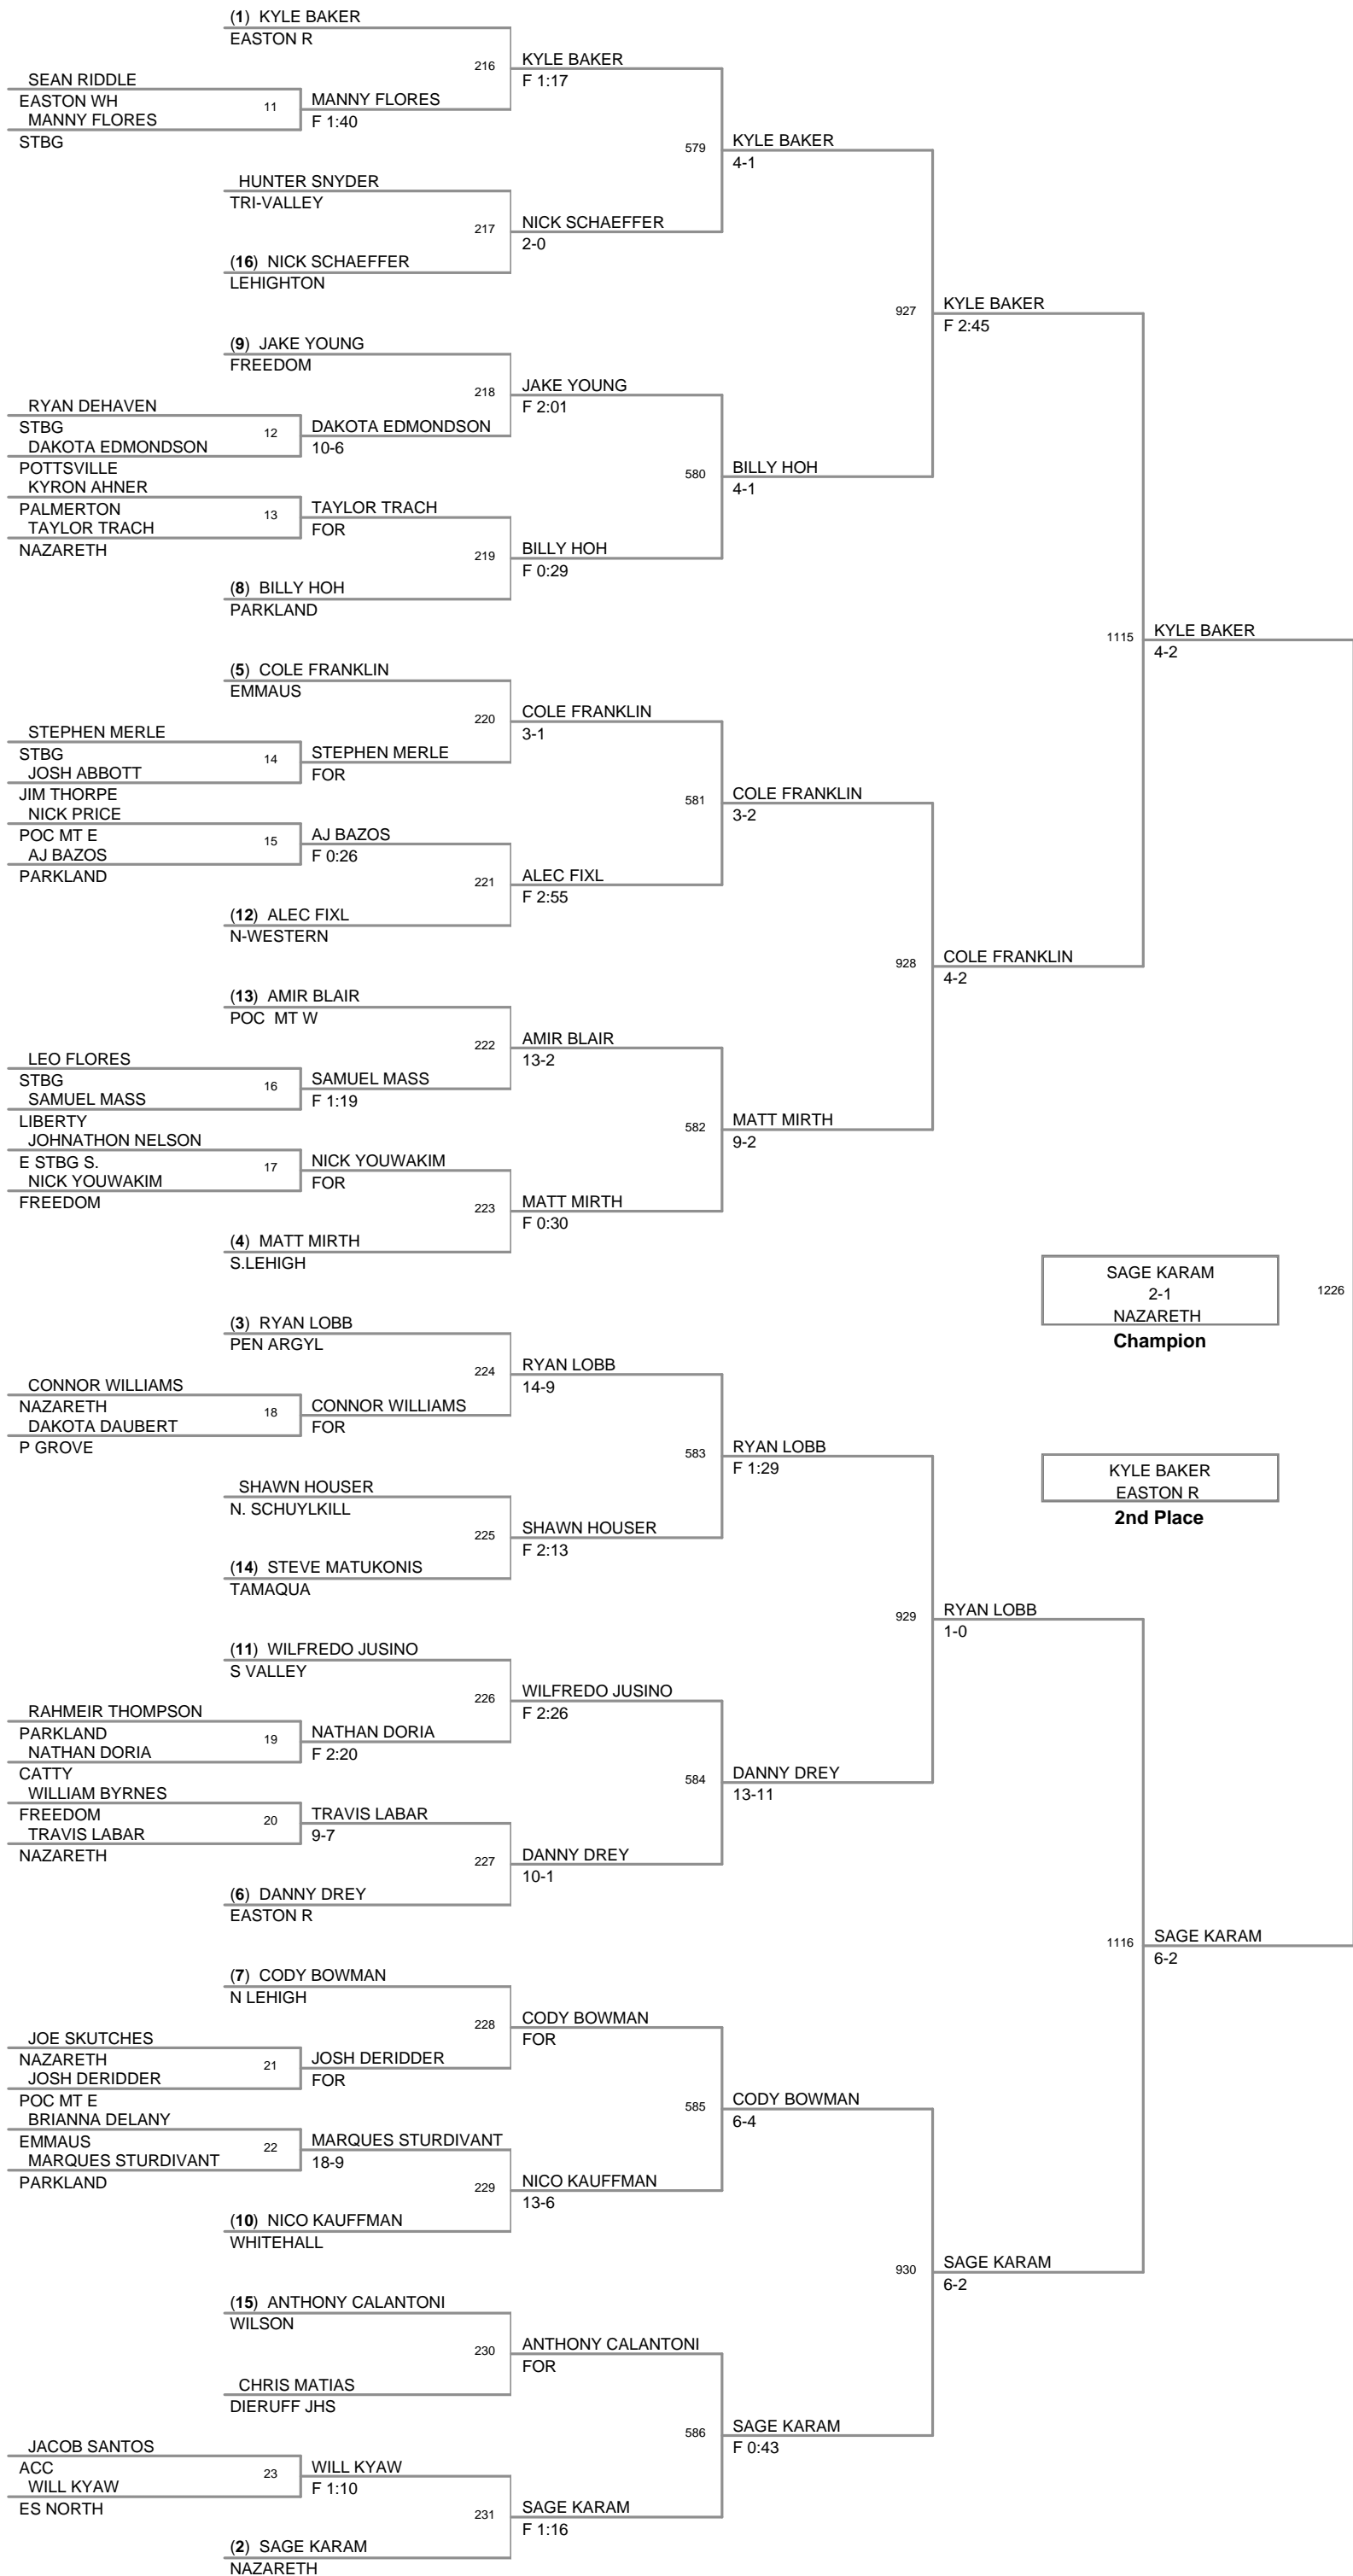

92 Lbs

97 Lbs

102 Lbs

107 Lbs

112 Lbs

117 Lbs

124 Lbs

132 Lbs

(2) JESSE SNYDER
PALISADES

140 Lbs

147 Lbs

157 Lbs

167 Lbs

187 Lbs

252 Lbs