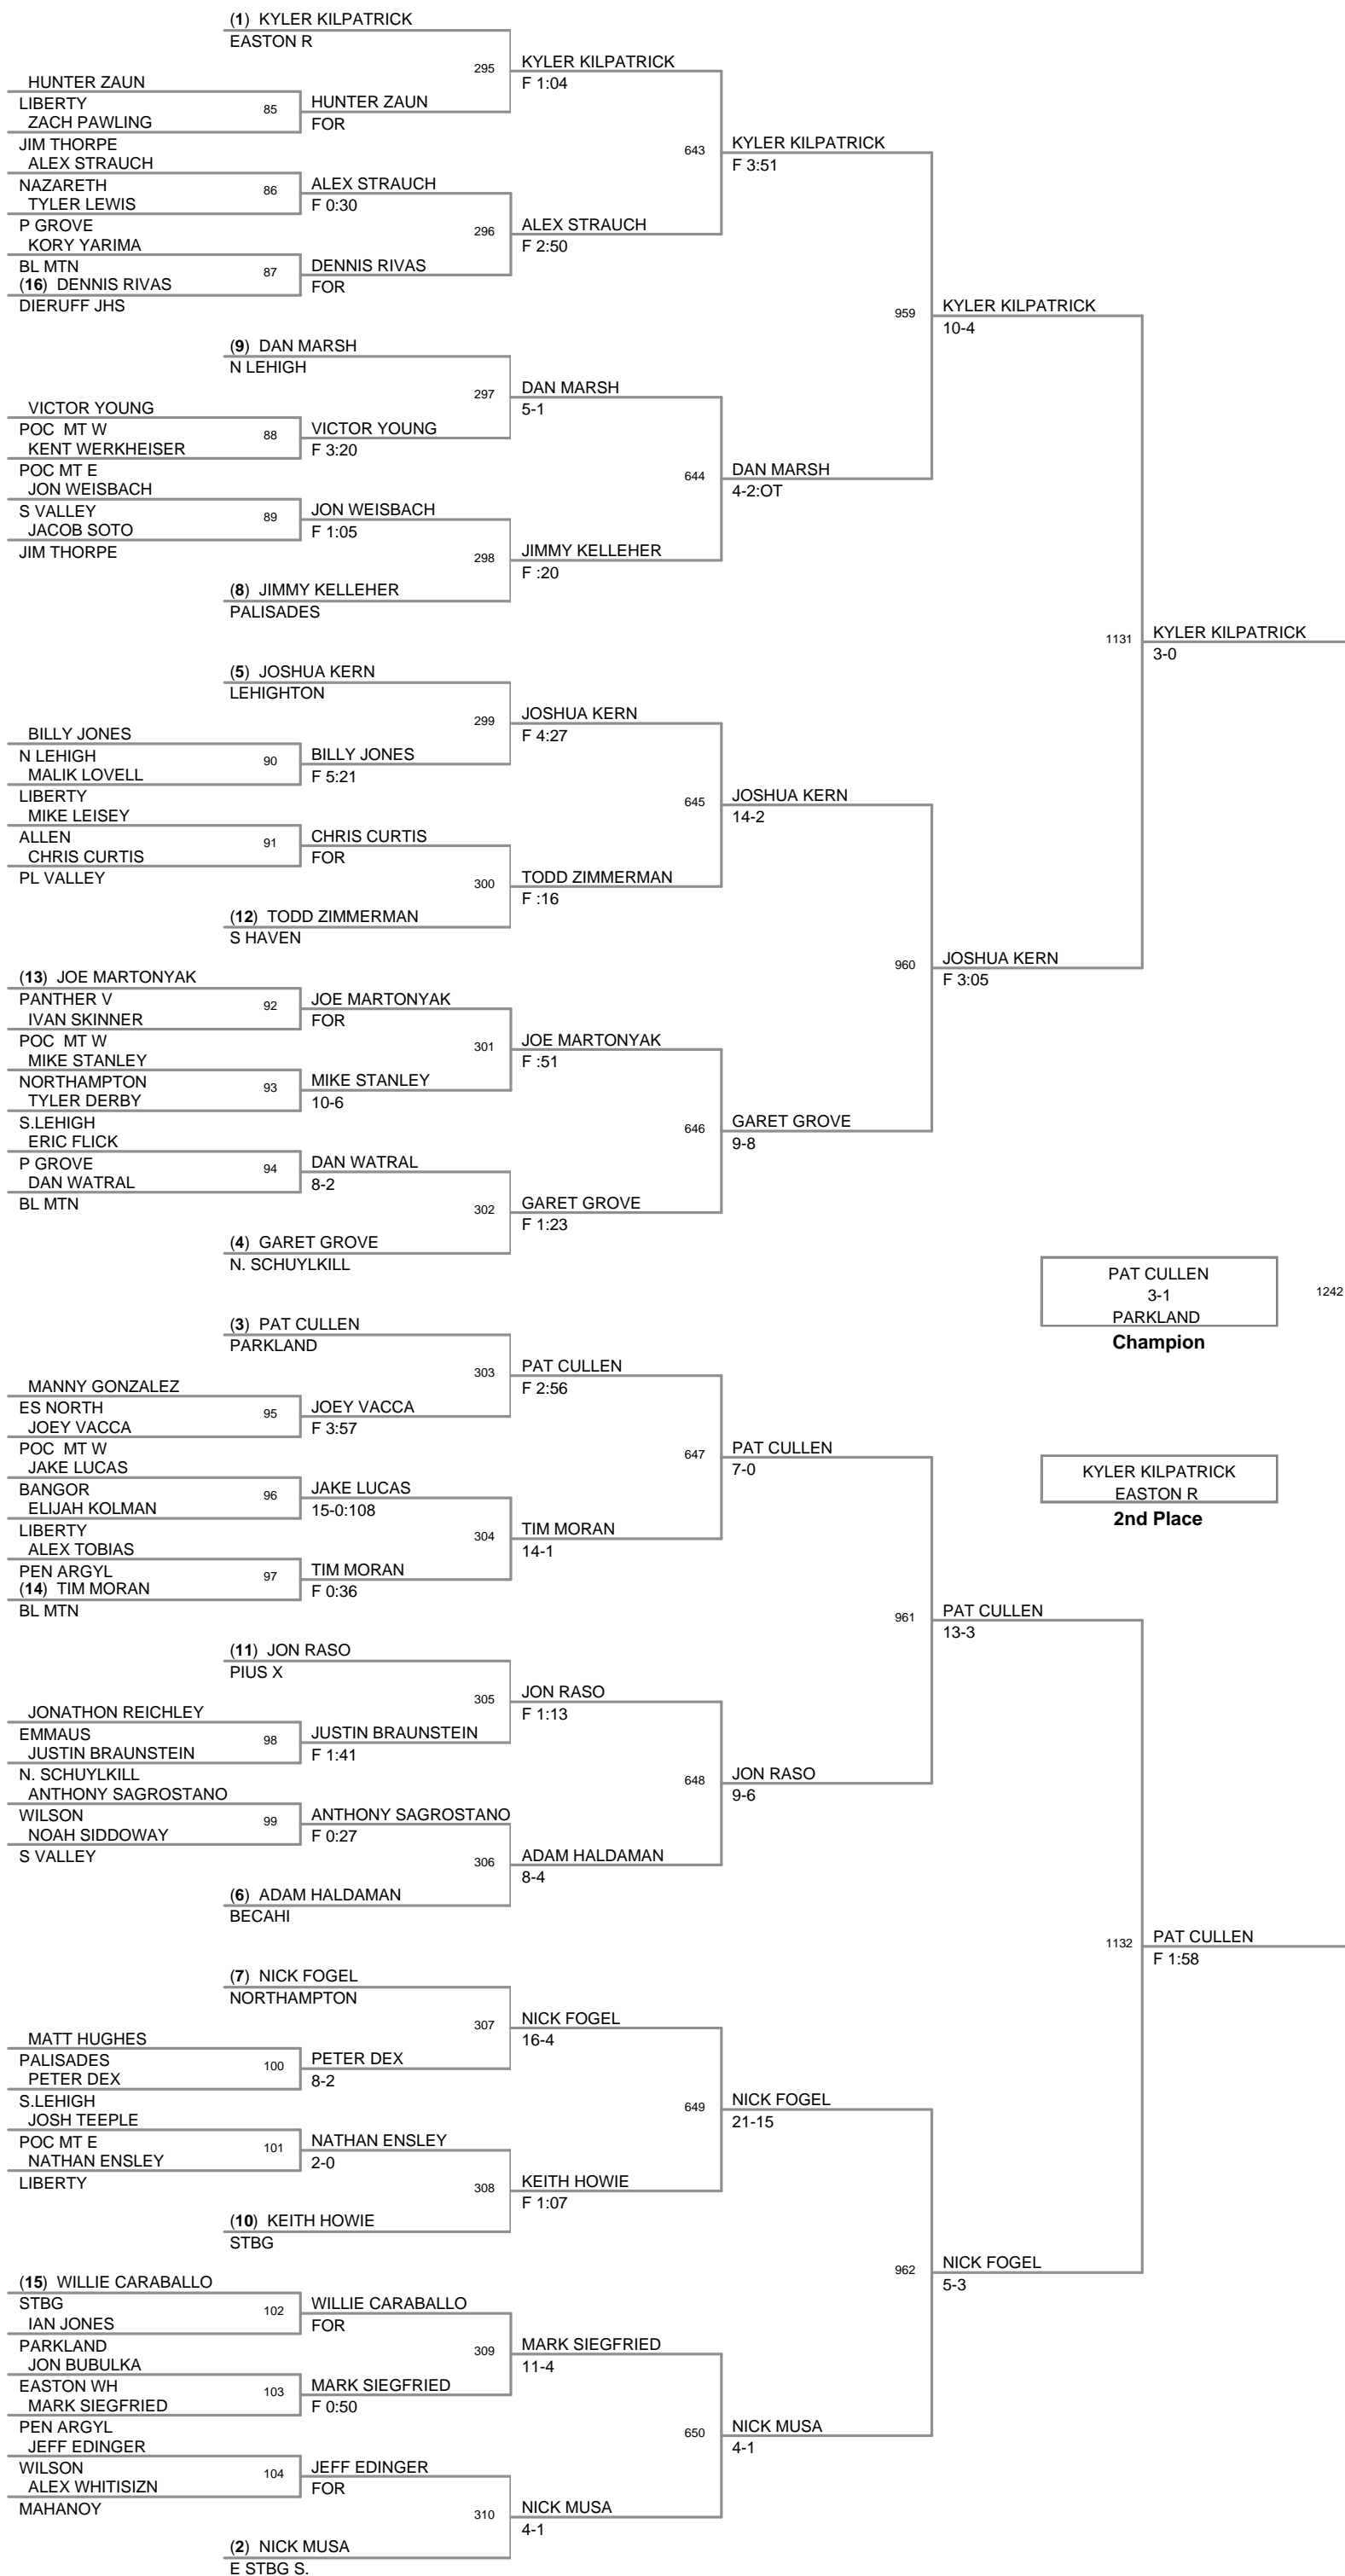

92 Lbs

97 Lbs

102 Lbs

107 Lbs

112 Lbs

117 Lbs

124 Lbs

132 Lbs

(2) JESSE SNYDER
PALISADES

140 Lbs

147 Lbs

157 Lbs

167 Lbs

187 Lbs

252 Lbs