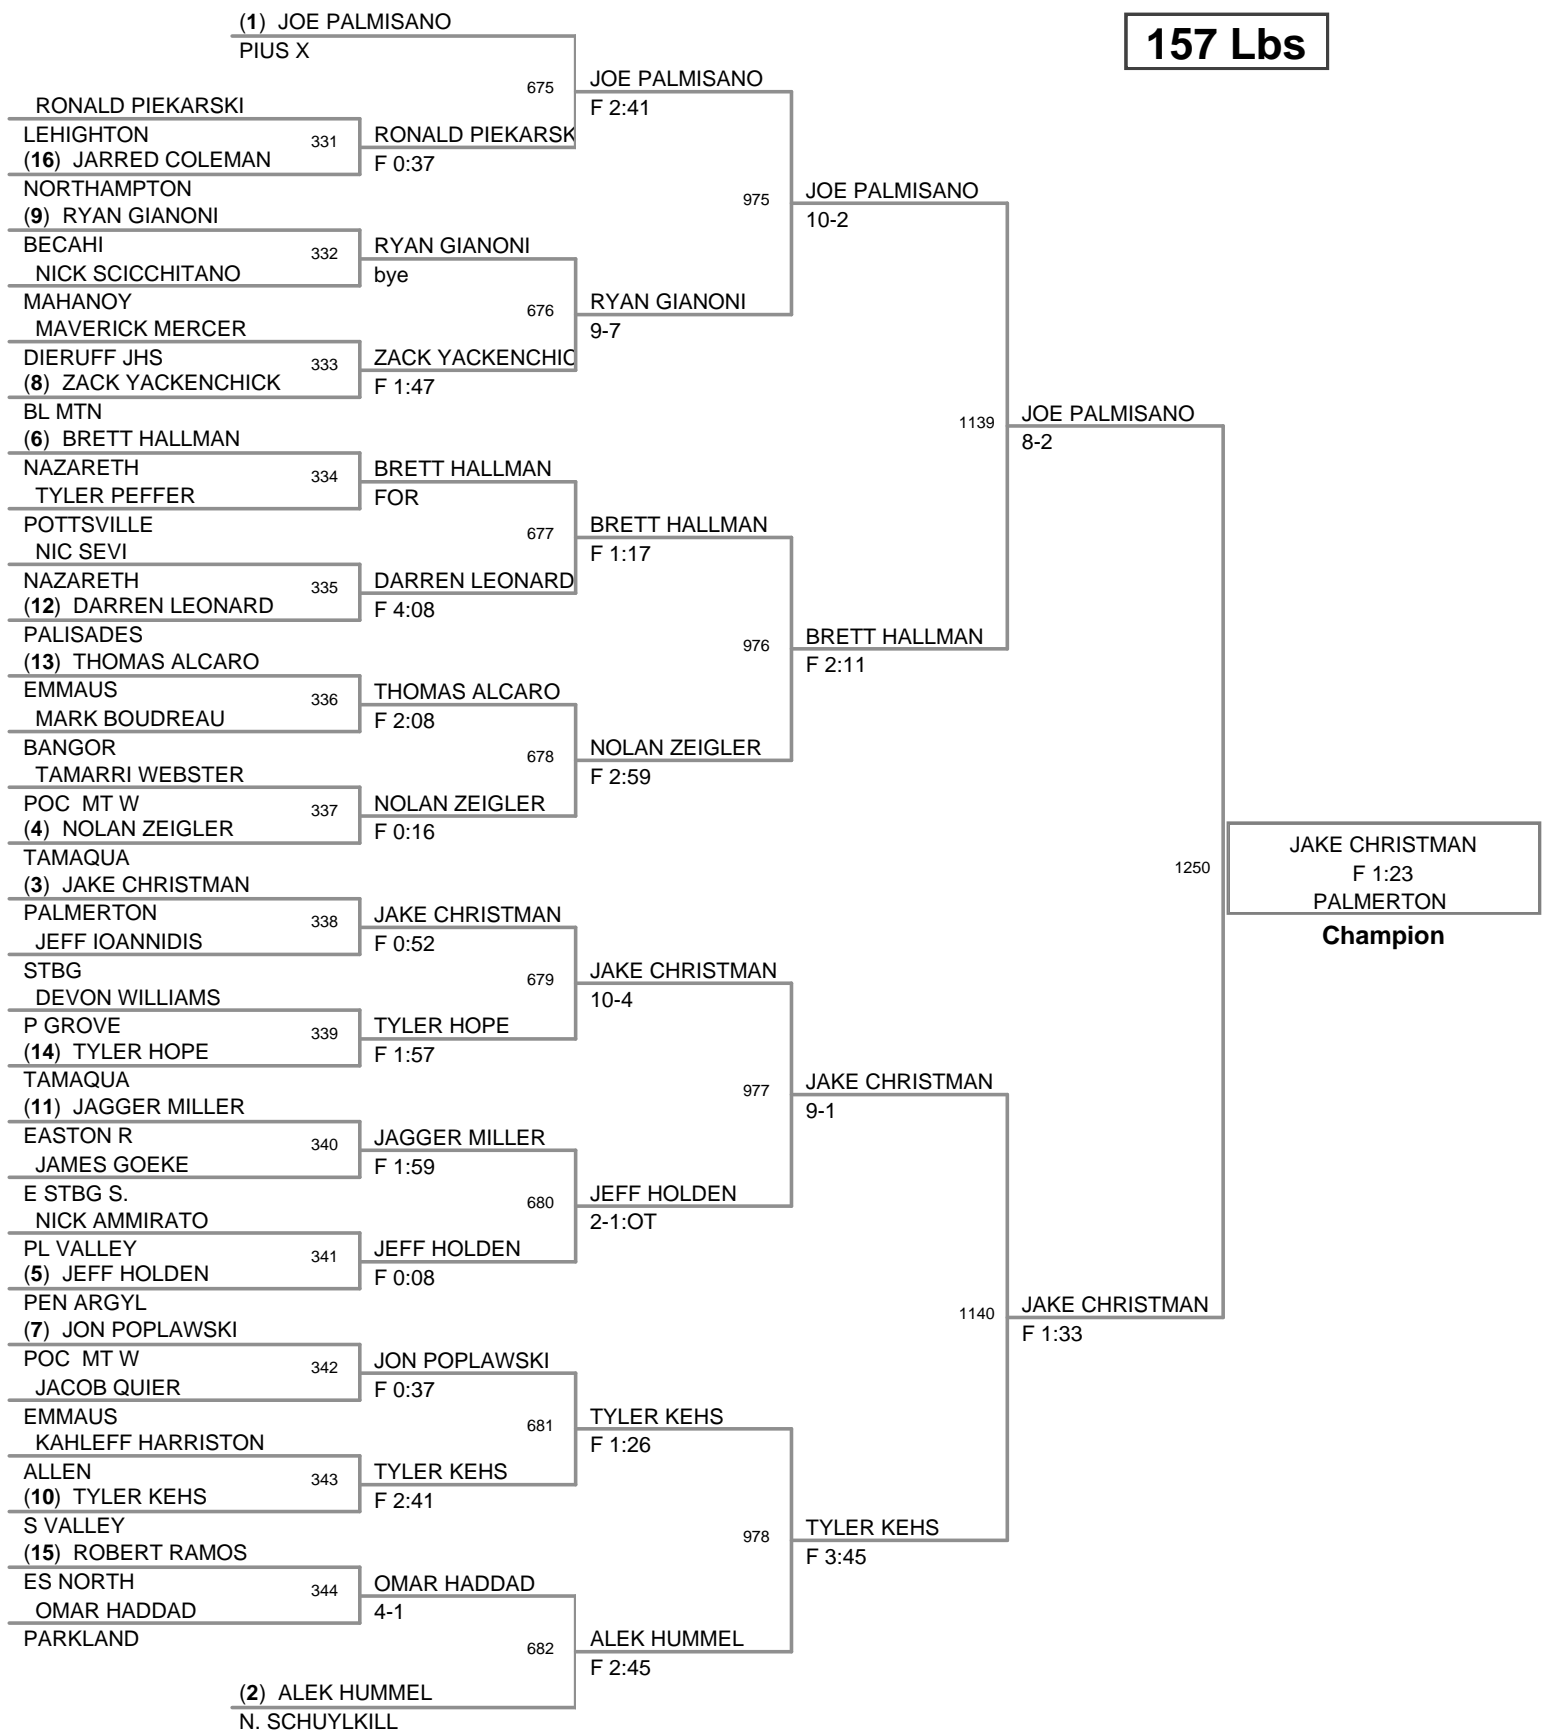

92 Lbs

97 Lbs

102 Lbs

107 Lbs

112 Lbs

117 Lbs

124 Lbs

132 Lbs

(2) JESSE SNYDER
PALISADES

140 Lbs

147 Lbs

157 Lbs

167 Lbs

187 Lbs

252 Lbs