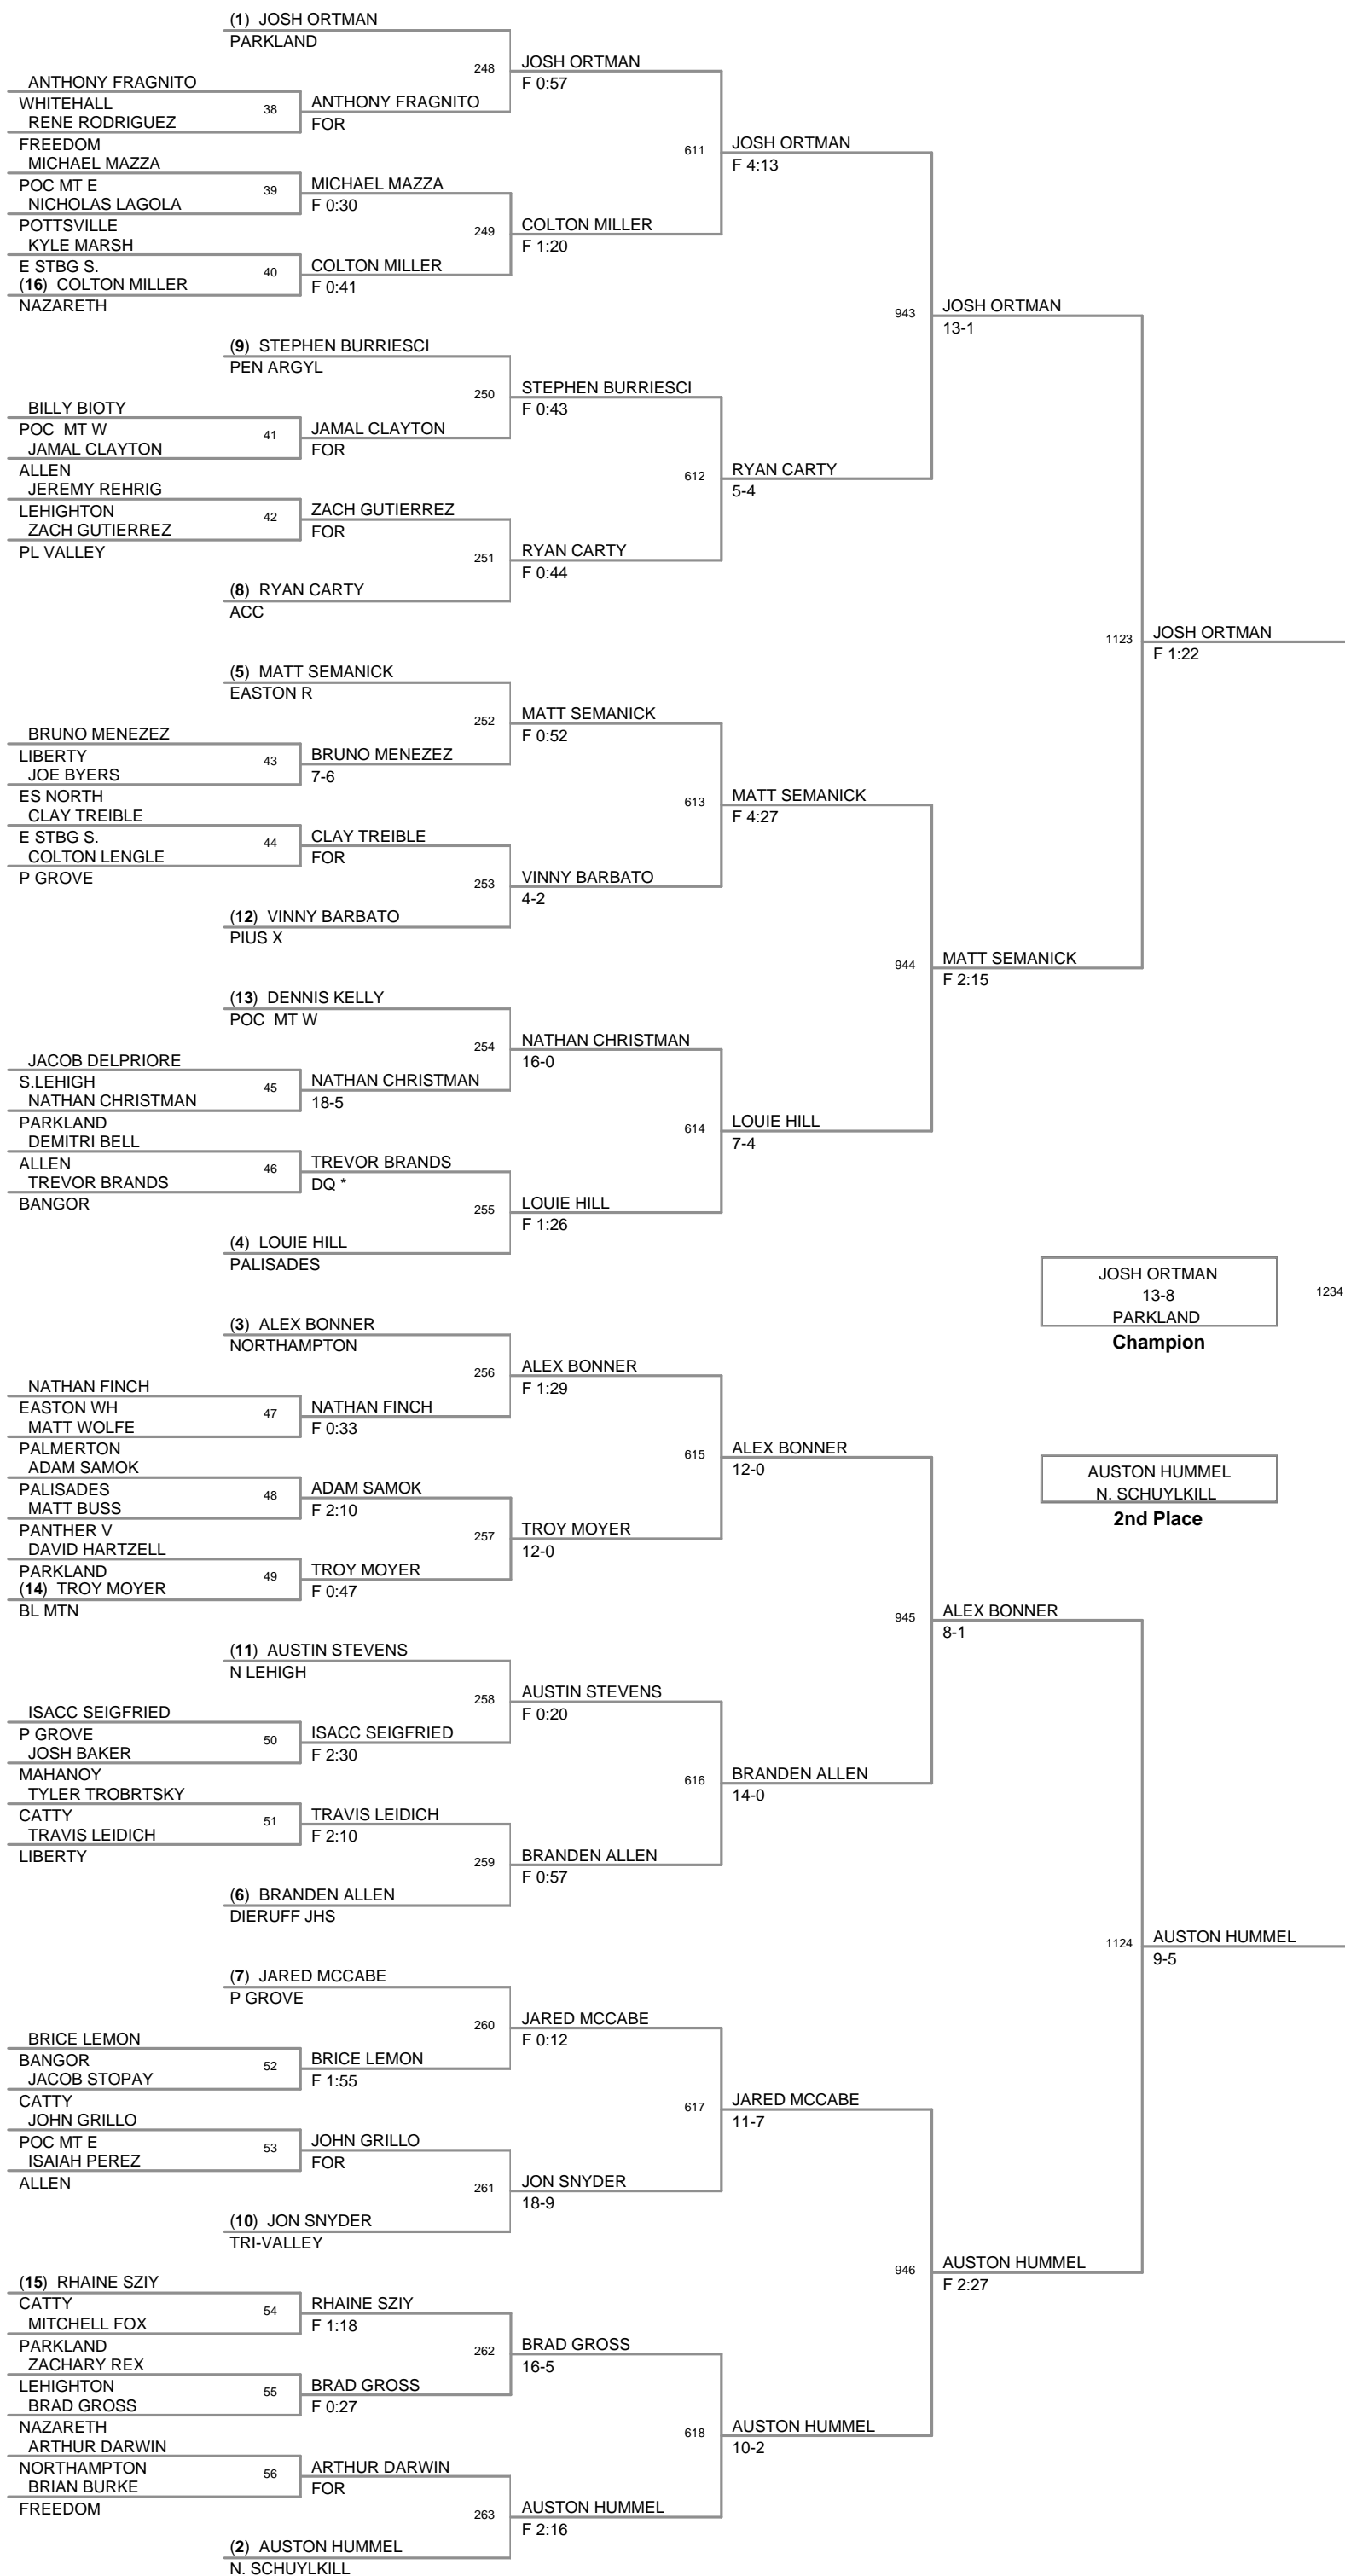

92 Lbs

97 Lbs

102 Lbs

107 Lbs

112 Lbs

117 Lbs

124 Lbs

132 Lbs

(2) JESSE SNYDER
PALISADES

140 Lbs

147 Lbs

157 Lbs

167 Lbs

187 Lbs

252 Lbs