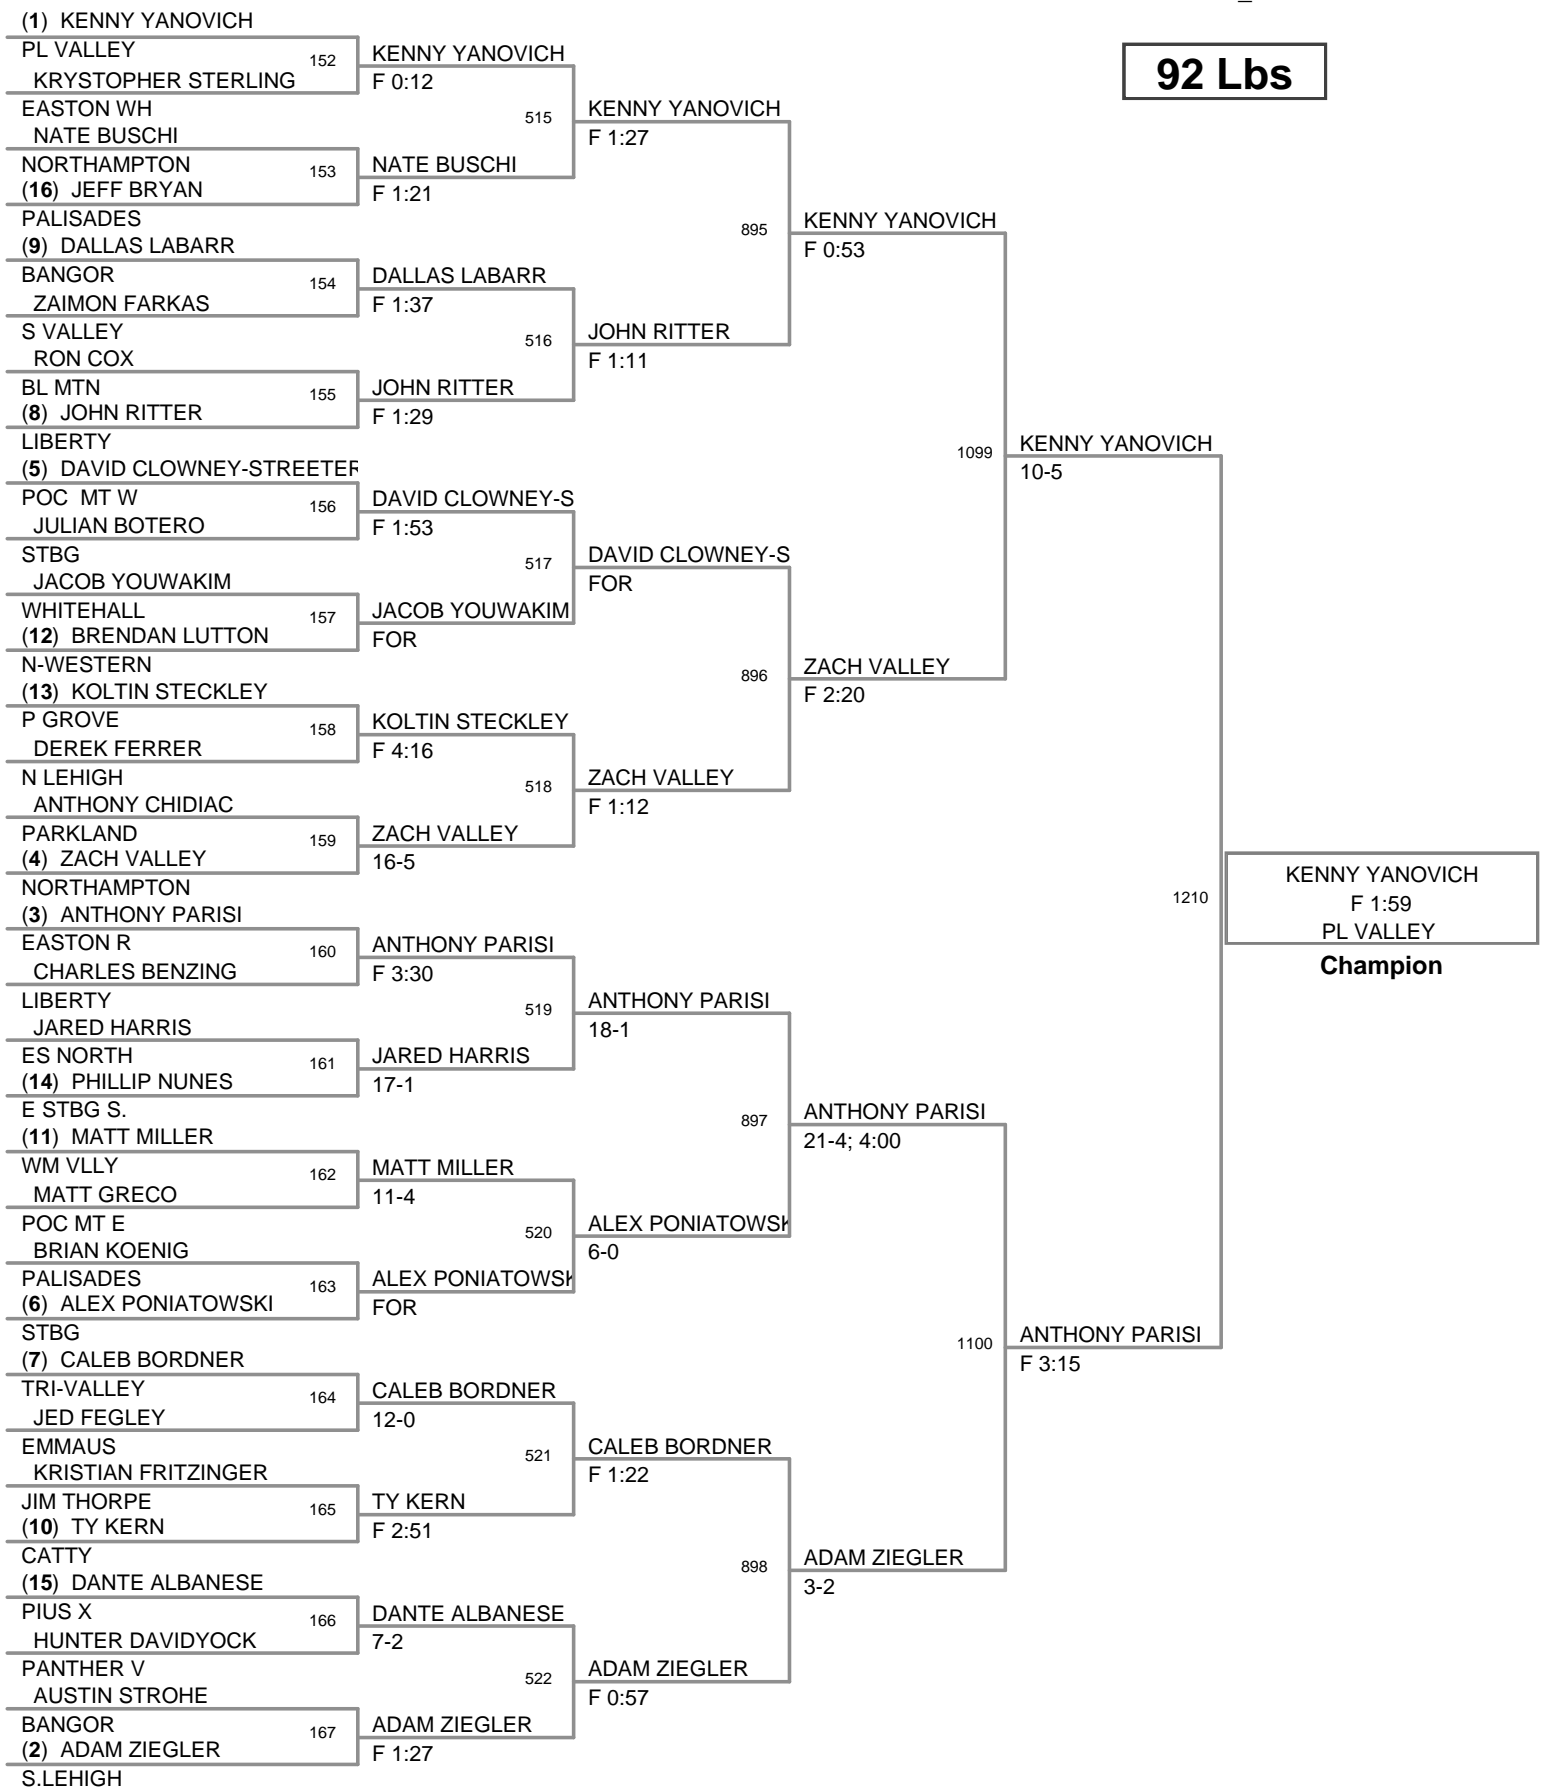

92 Lbs

97 Lbs

102 Lbs

107 Lbs

112 Lbs

117 Lbs

124 Lbs

132 Lbs

(2) JESSE SNYDER
PALISADES

140 Lbs

147 Lbs

157 Lbs

167 Lbs

187 Lbs

252 Lbs