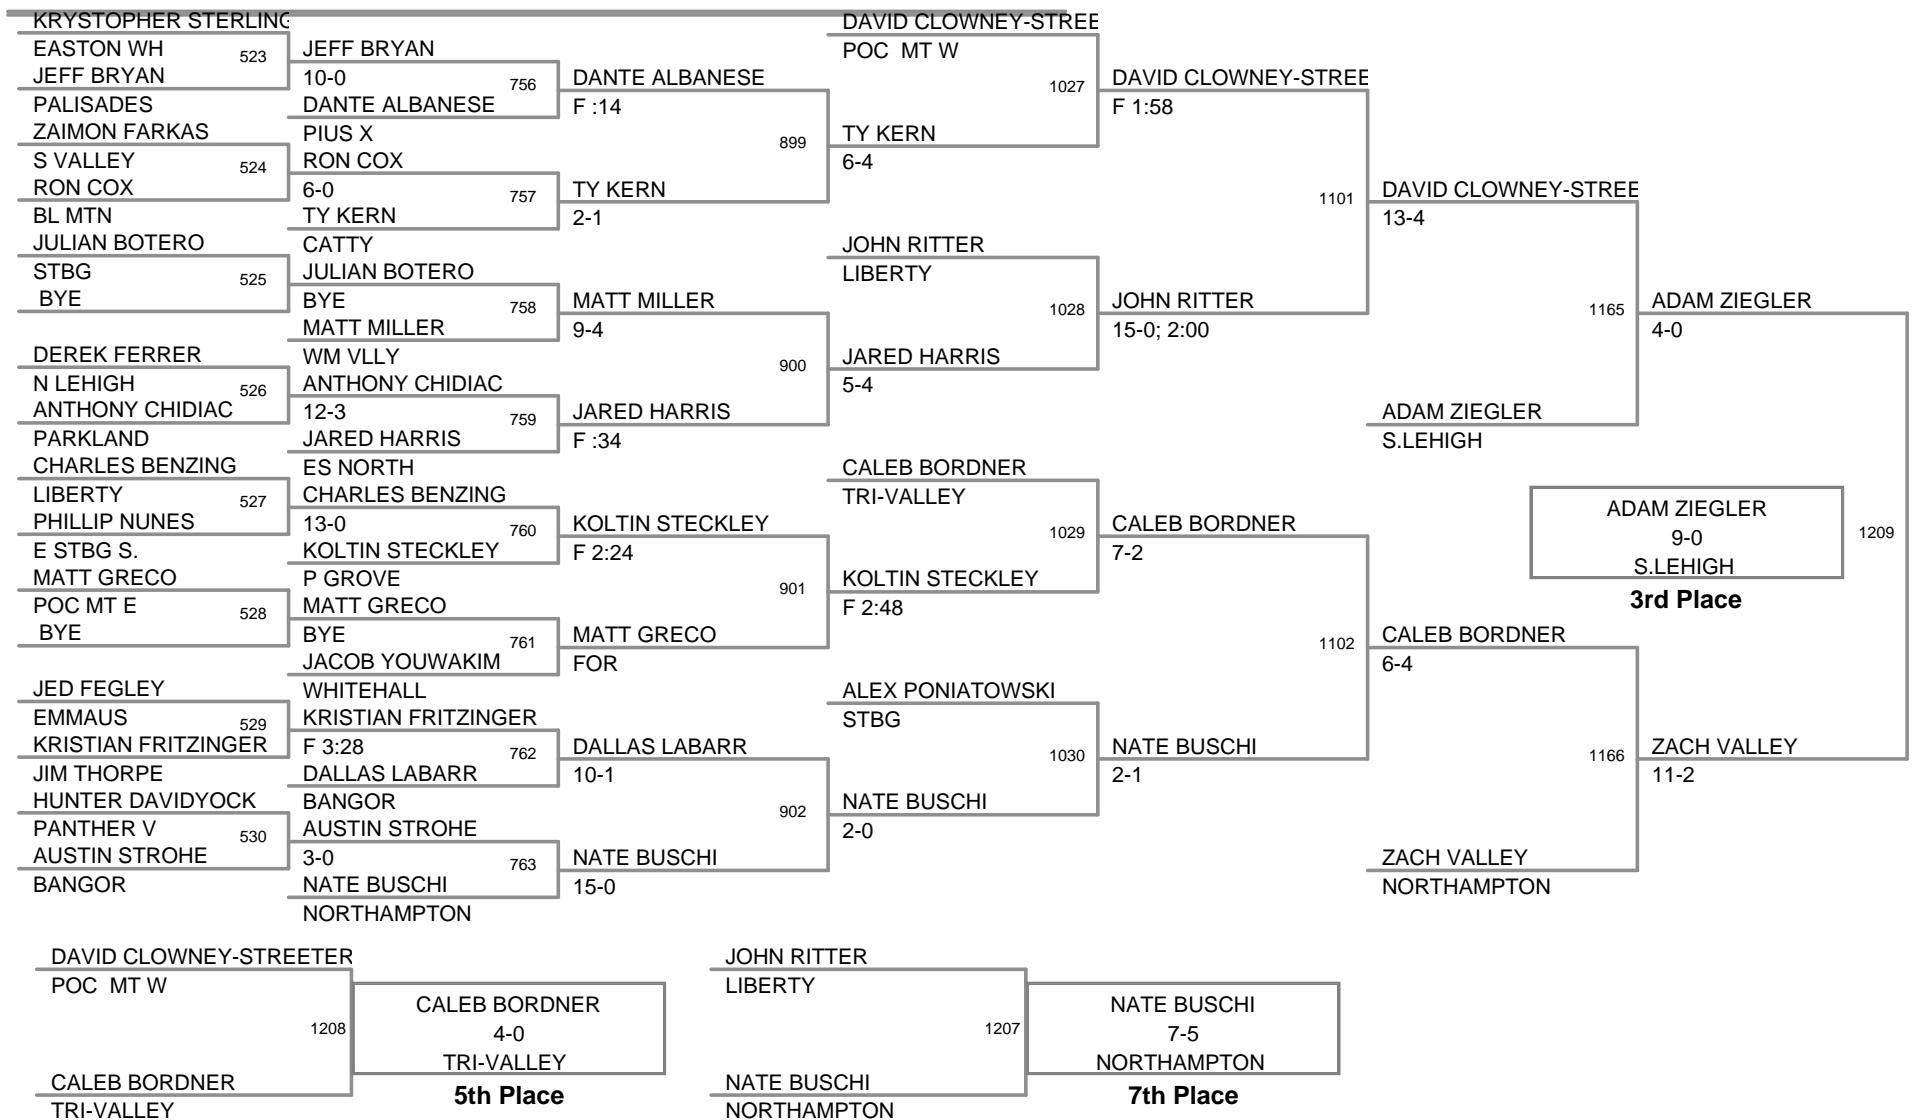

92 Lbs

97 Lbs

102 Lbs

107 Lbs

112 Lbs

117 Lbs

124 Lbs

132 Lbs

(2) JESSE SNYDER
PALISADES

140 Lbs

147 Lbs

157 Lbs

167 Lbs

187 Lbs

252 Lbs