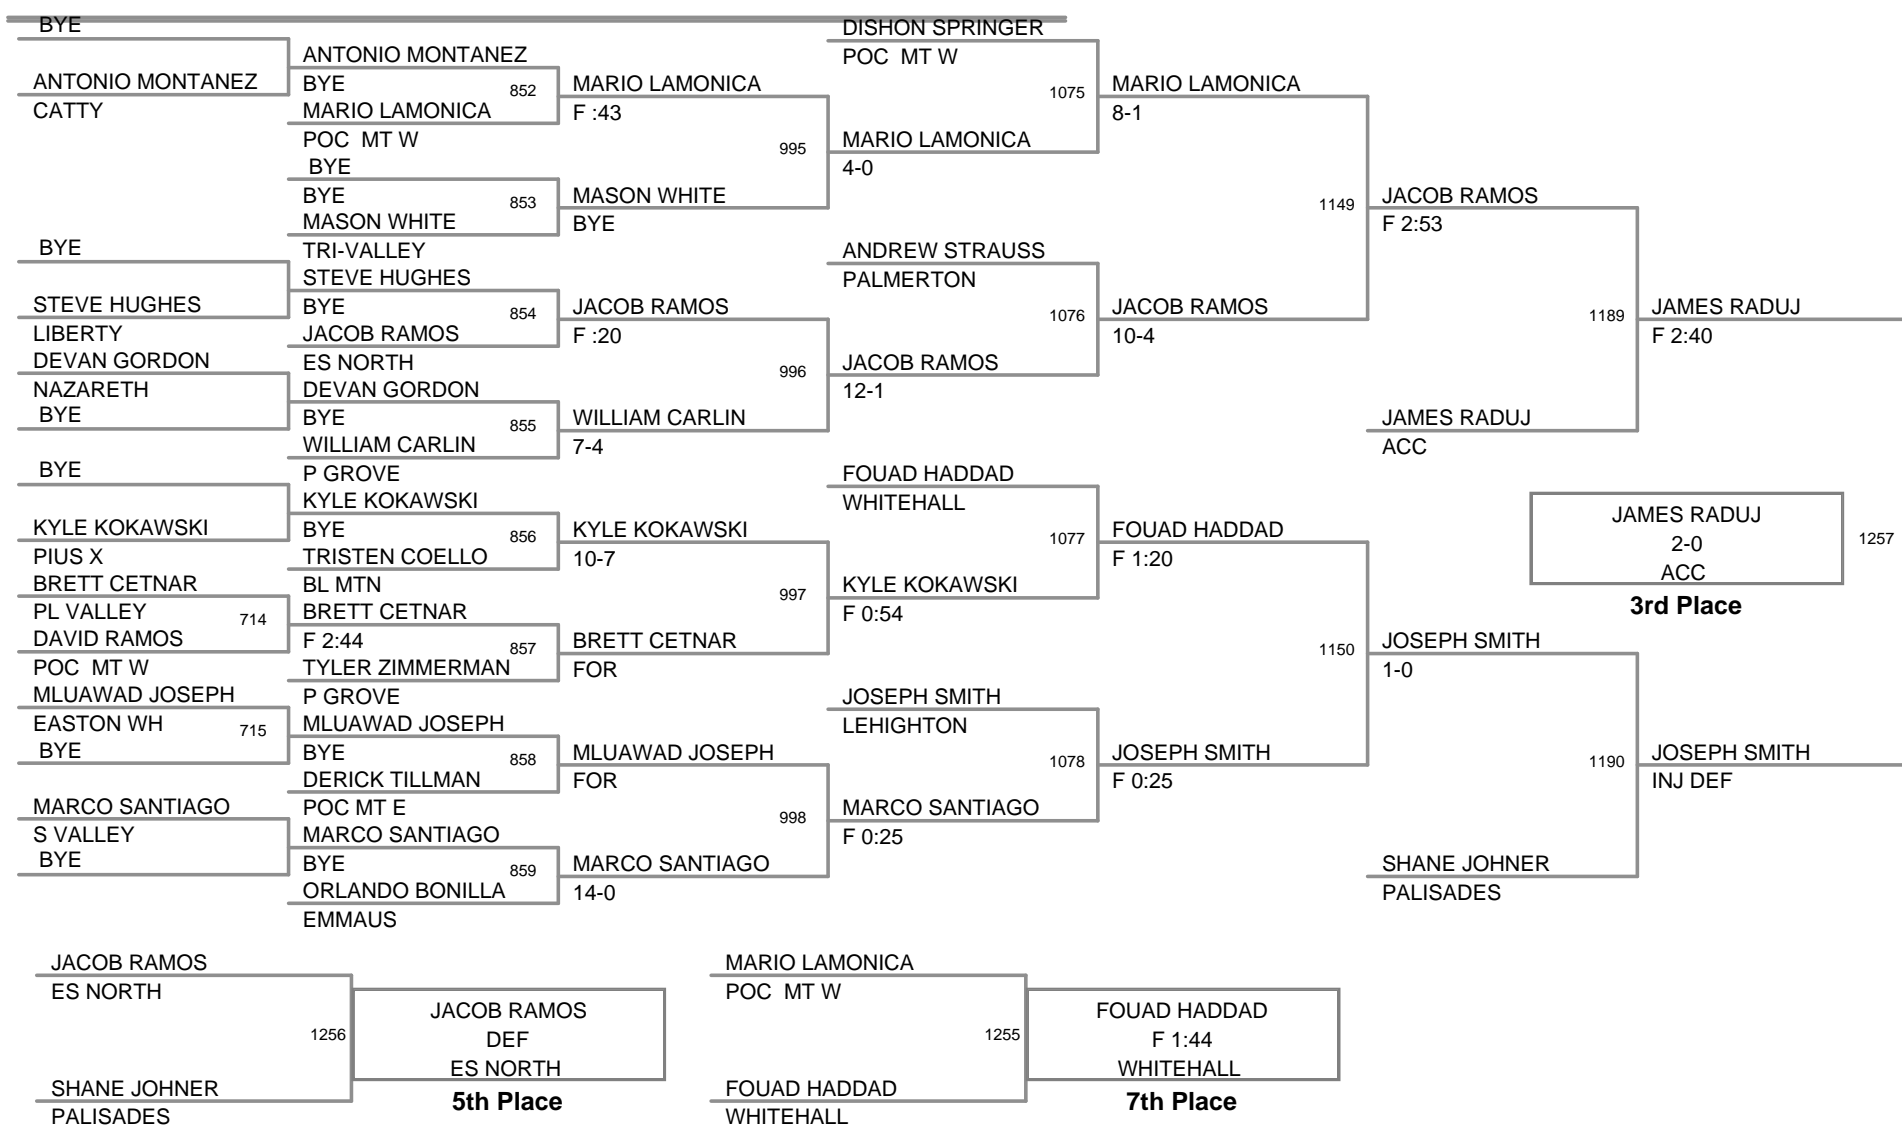

92 Lbs

97 Lbs

102 Lbs

107 Lbs

112 Lbs

117 Lbs

124 Lbs

132 Lbs

(2) JESSE SNYDER
PALISADES

140 Lbs

147 Lbs

157 Lbs

167 Lbs

187 Lbs

252 Lbs