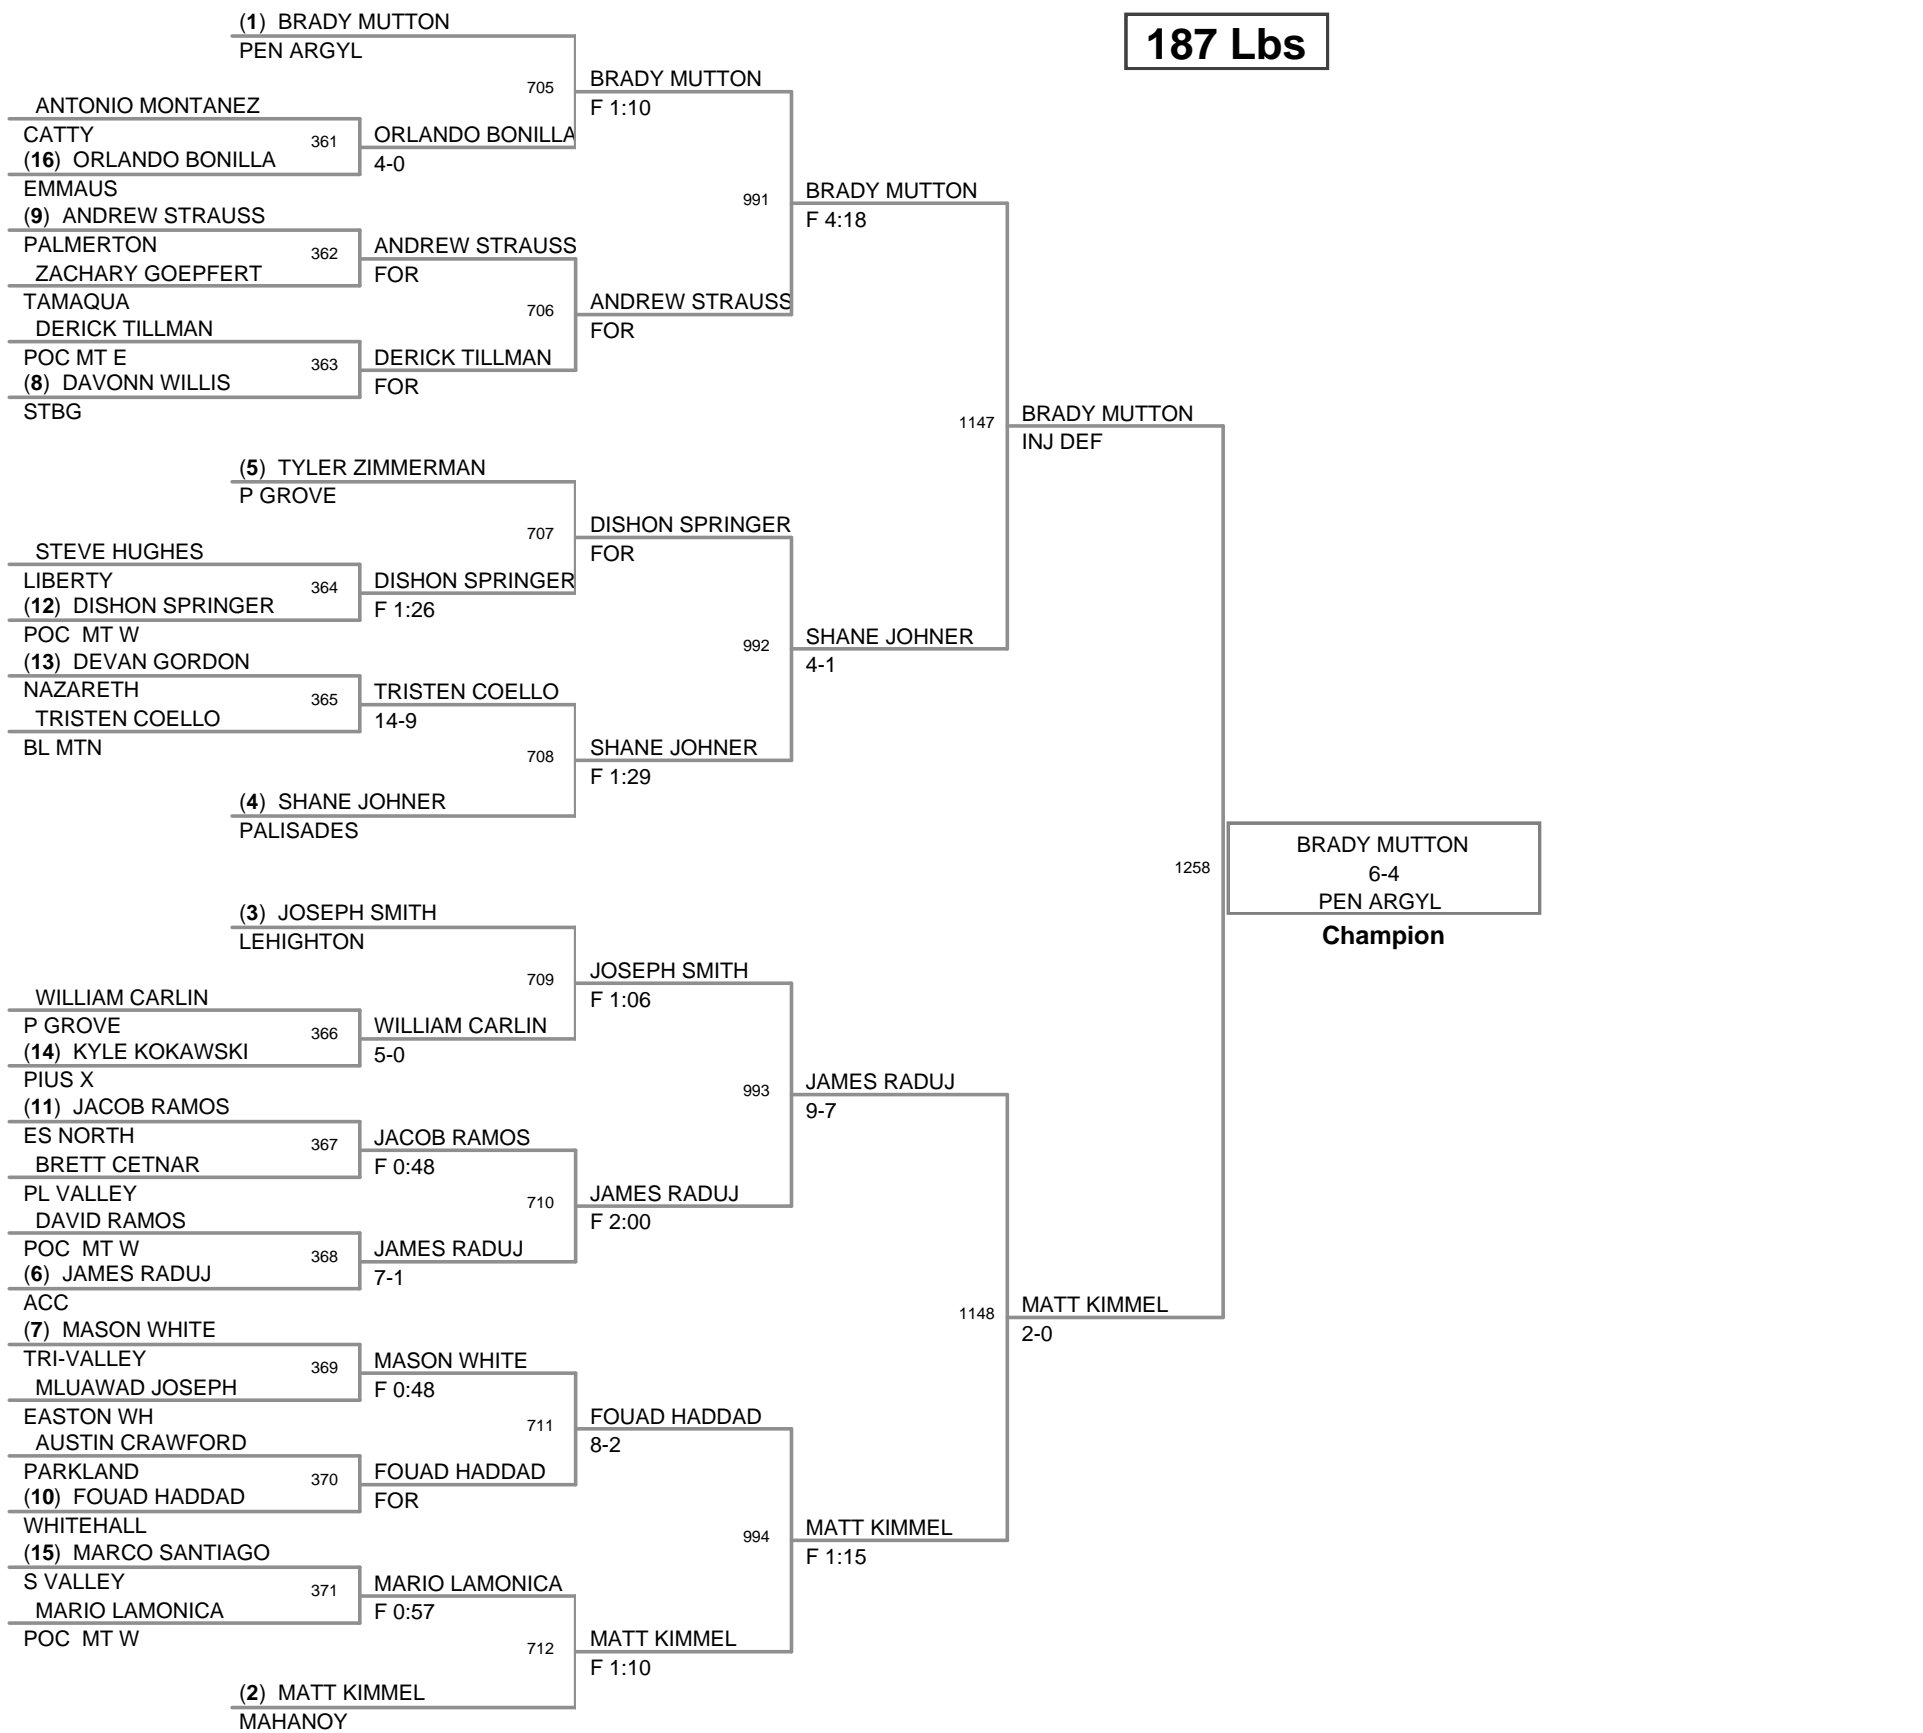

92 Lbs

97 Lbs

102 Lbs

107 Lbs

112 Lbs

117 Lbs

124 Lbs

132 Lbs

(2) JESSE SNYDER
PALISADES

140 Lbs

147 Lbs

157 Lbs

167 Lbs

187 Lbs

252 Lbs